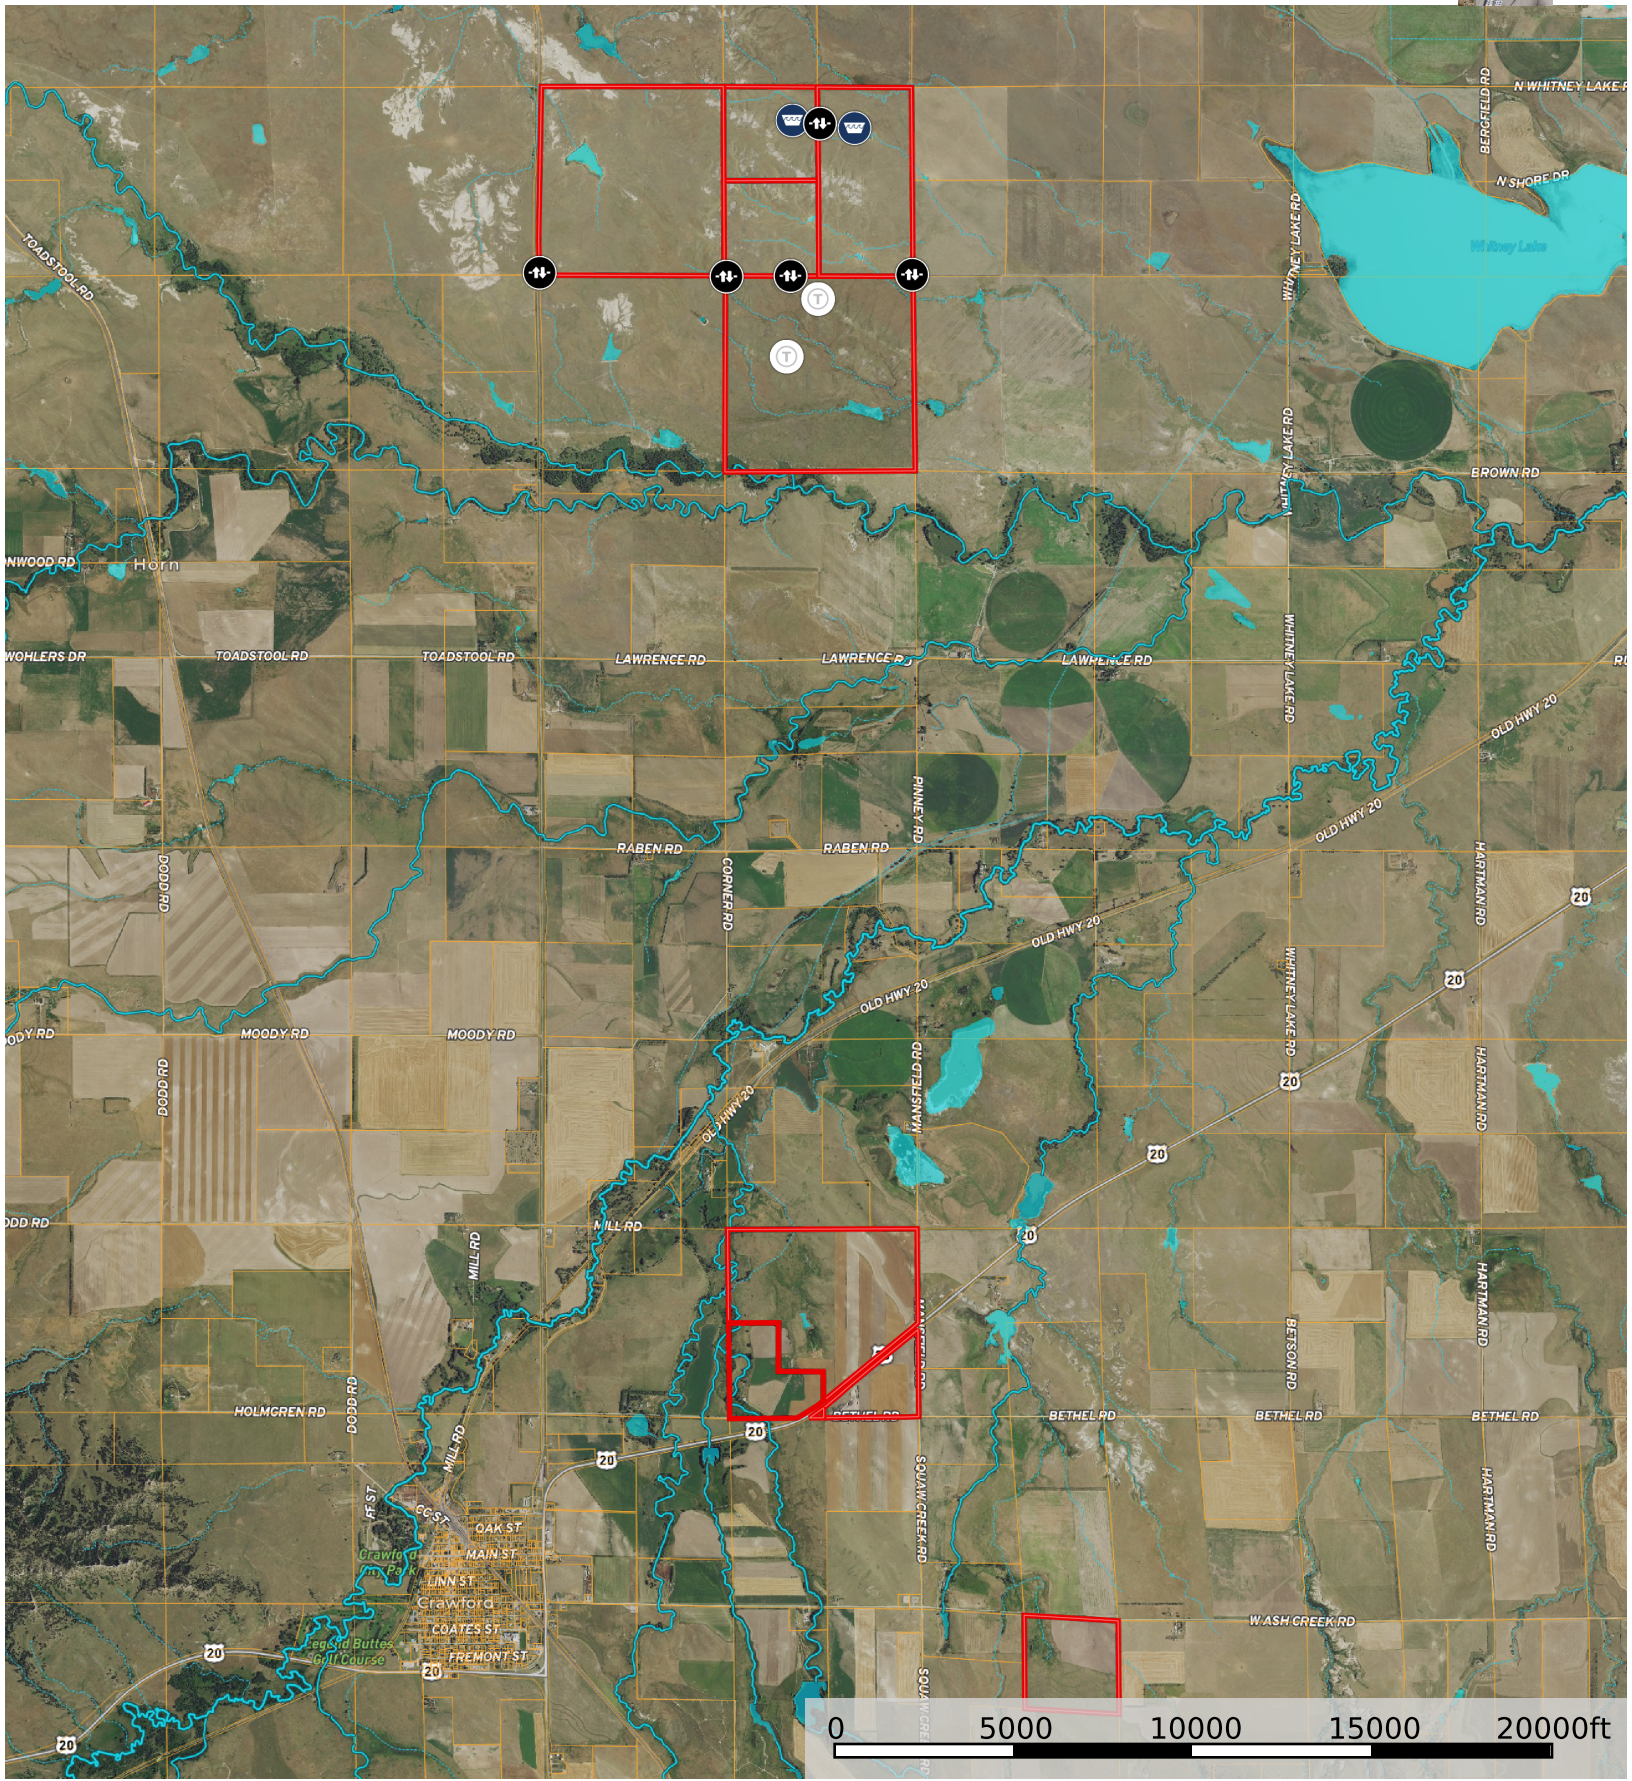

Moore Ranch

Nebraska, AC +/-

- Photo Point
- Water Storage Tank
- Gate
- Trough
- Pond / Tank
- Boundary
- Stream, Intermittent
- River/Creek
- Water Body